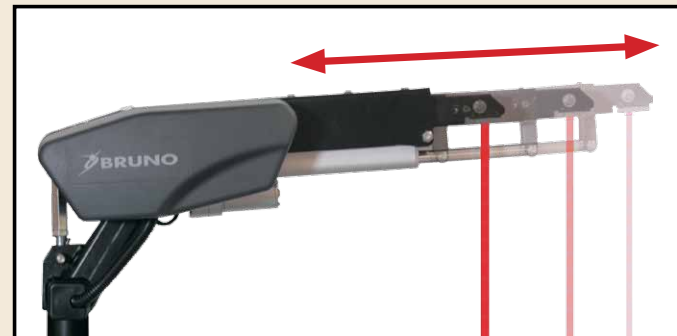

Curb-Sider[®]

*Superior Performance.
Amazingly Compact.
Easy To Use.*

Curb-Sider[®] Vehicle Lift

The Essence of Form and Function

- **Effortless loading** from behind the bumper or curbside makes the Curb-Sider® the king of convenience.
- The **powerful lifting capacity** is the hallmark of the Curb-Sider. Virtually every mobility device can be handled, with a lifting capacity of **400 lb/181 kg***.
- The **compact beauty** of the Curb-Sider is enhanced by its **automotive styling** and scratch resistant black textured finish that gracefully complement your vehicle and requires a **minimal amount of space**.
- The Curb-Sider's **modularity** is renowned. In fact, this magnificent unit is so versatile it can fit into **scores of vehicles**.
- An easy-to-operate **Fold-Down Lift Head** allows partial 3rd row seating access or cargo space (where applicable) and improved driver visibility when a mobility device is not present. Optional quick release pins make this a snap.
- The elegantly styled Curb-Sider has been redesigned with the industry exclusive **Direct Gear Drive Technology** for unmatched performance.

IMPORTANT: Contact your factory trained Bruno dealer for specific details on your vehicle!

*250 lb/113 kg version also available

** requires optional quick release pins

*** requires optional exterior pendant package

Direct Gear Drive Technology – absence of chains means no slipping and virtually maintenance-free operation.

Optional Exterior Pendant Package (VSL-6000)

The Telescoping Lift Head, on the Model VSL-6900, provides additional extension to address protruding bumpers, especially when handling larger mobility devices.