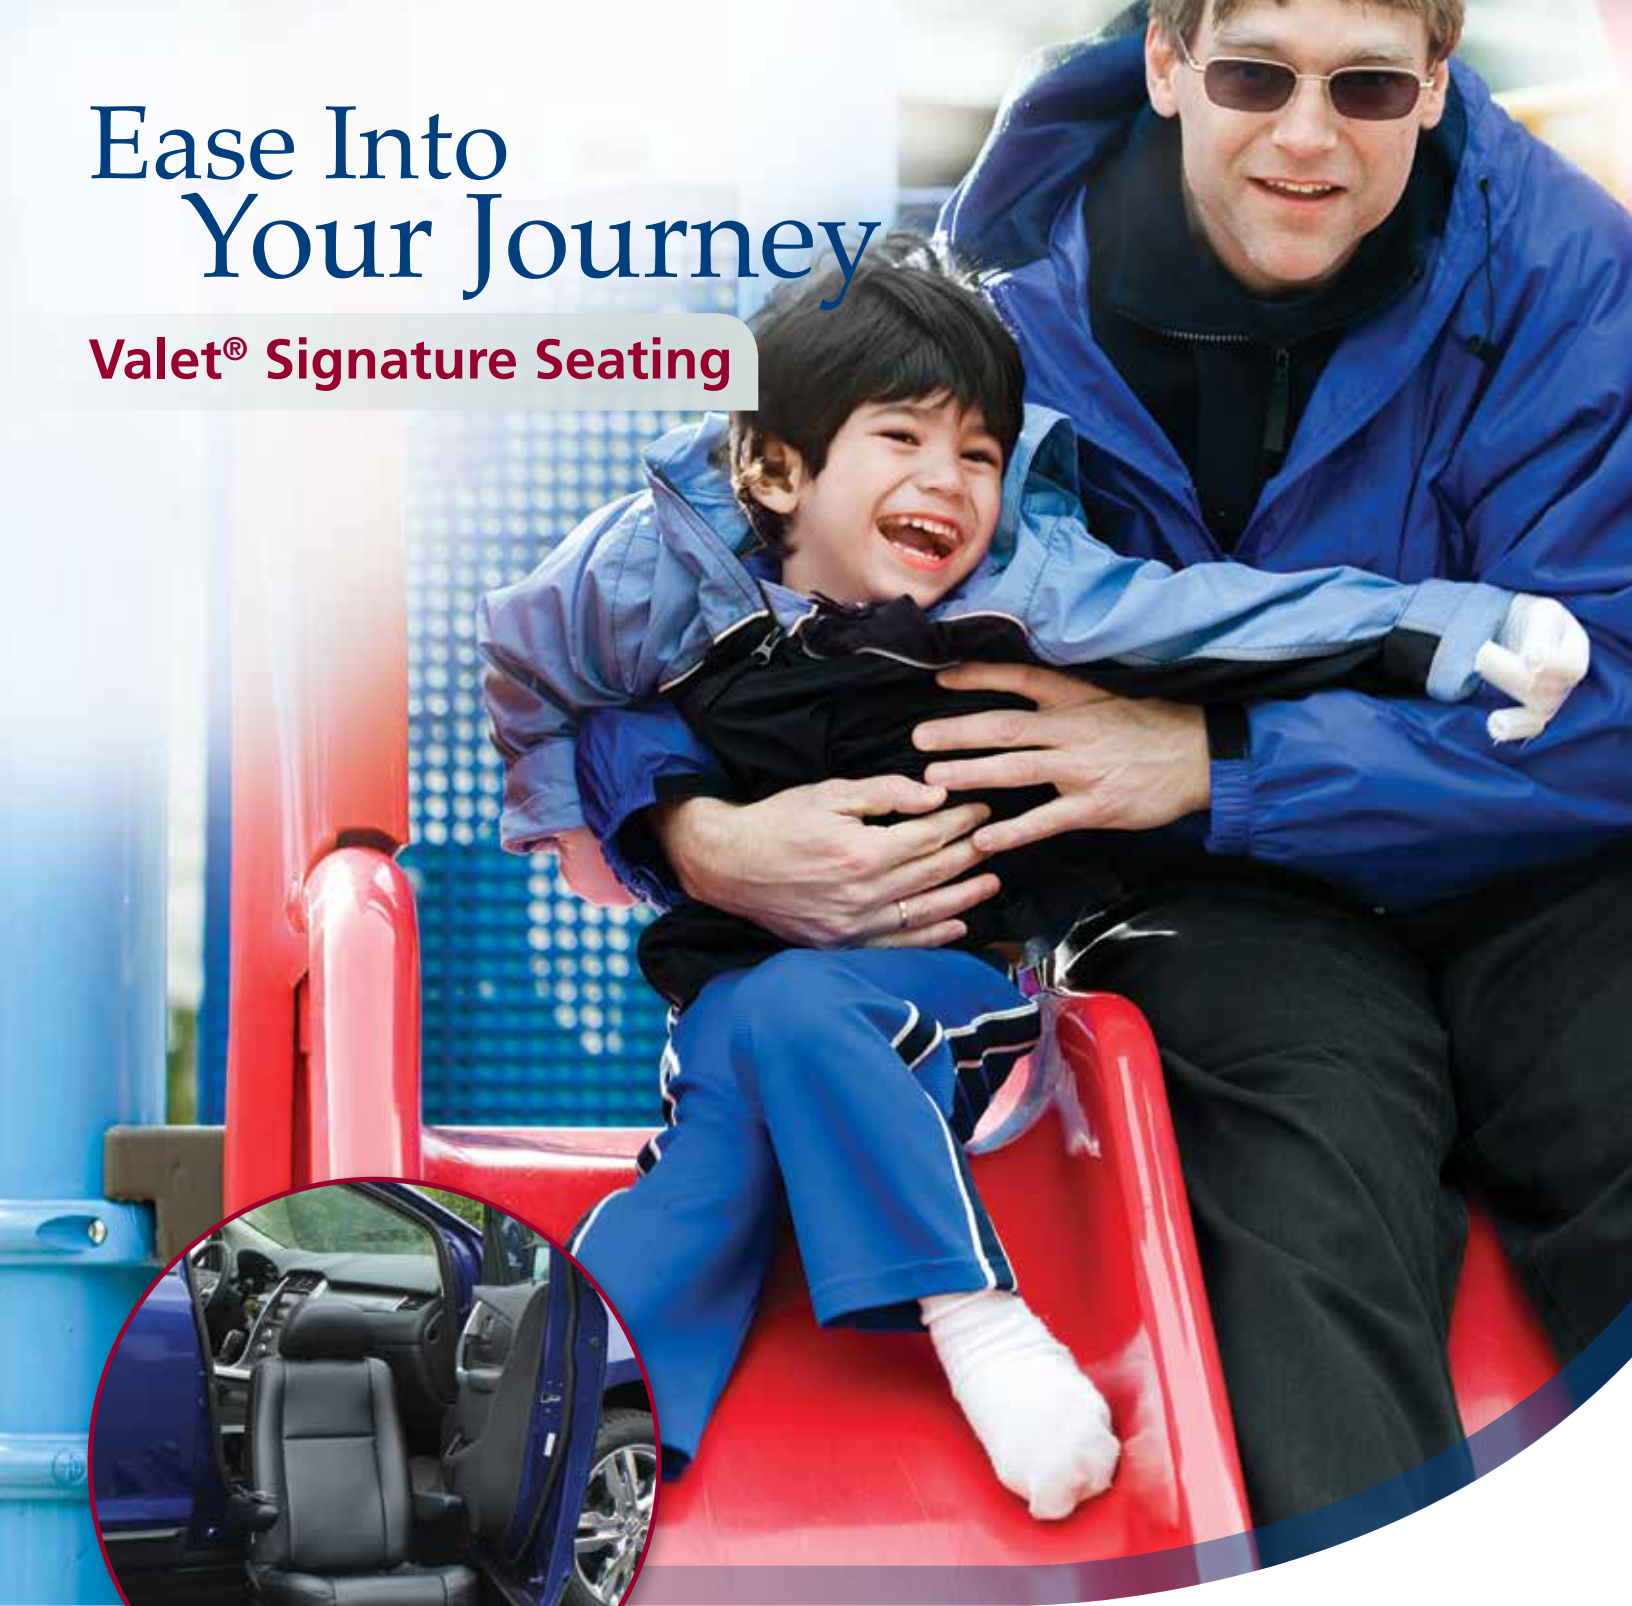

Ease Into Your Journey

Valet® Signature Seating

 **BRUNO**
for your independence

Learn more at www.bruno.com

Traveling Just Got Easier

Life awaits you. Whether it's a trip to visit family or to the grocery store, your vehicle takes you there. But when getting in and out of that vehicle becomes a challenge, Bruno's Valet Signature Seating makes it effortless.

Bruno's Valet, Valet Plus and Valet Limited help you get in and out of higher vehicles with ease. A push of a button rotates the seat, extends it outside the vehicle and lowers it to your desired height. And the Valet LV offers a solution for sedans.

**See Bruno dealer for details.*

VALET® PLUS — The most versatile turning car seat.

Compatible with a wide variety of auto manufacturers and brands, the Valet Plus is the most popular of the Valet Signature Seating line. Available for driver and passenger side, first-and second-row, the adaptable Valet Plus offers a solution for almost everyone. Its 370 lb/168 kgs. capacity blends heavy-duty power with soft comfort.

The most exclusive of the Valet Signature Seating line, the Valet Limited offers the most extensive power features and sleekest design. As it smoothly rotates through the door, it automatically reclines to give you maximum head clearance. Passengers enjoy both style and comfort with the Valet Limited.